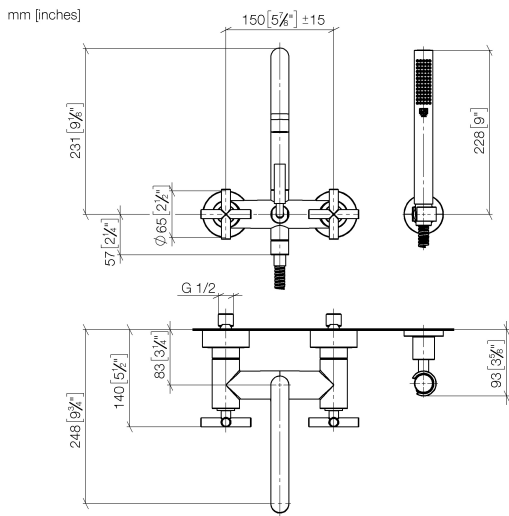

25 133 892

- spout: circular, air-enriched flow
- max. flow 22 l/min at 3 bar flow pressure
- Hand shower: COMPACT RAIN, max. flow rate 6.8 l/min (at 3 bar)
- complete hand shower set with anti-scale system
- 240mm projection
- rotary diverter for bath/shower
- slide-on rosettes Ø 65 mm
- rosette for shower holder Ø 50mm
- 1/2" connection
- gauge 150 mm - 15 mm
- metal shower hose 1250mm with integrated anti-twist protection

Intrinsic protection against back flow.

Stand pipes combination possible on request (x-TRA SERVICE).

	Chrome	25 133 892-00
	Brushed Platinum	25 133 892-06
	Platinum	25 133 892-08
	Dark Chrome	25 133 892-19
	Brushed Durabronze (23kt Gold)	25 133 892-28
	Matte Black	25 133 892-33
	Brushed Champagne (22kt Gold)	25 133 892-46
	Champagne (22kt Gold)	25 133 892-47
	Brushed Chrome	25 133 892-93
	Brushed Dark Platinum	25 133 892-99

25 133 892

Flow rate chart

Certificates

WRAS_2210004. LGA_18933. Belgaqua_21-026-27_4.

25 133 892

Parts for other finishes can be found here: Brushed Platinum

Spare parts list

No.	Item Number	Name	Quantity used	Delivery time
1	25 100 892-00	TARA Bath mixer for wall mounting - Chrome	1	-
Spare part can no longer be ordered, please order the replacement item				
2	90 14 20 026 00 90	seal	1	2
3	28 050 892-00	TARA Wall bracket - Chrome	1	10
4	90 30 02 072 00-00	Metal shower hose 1/2" x 3/8" x 1250 mm - Chrome	1	10
5	90 12 11 140 30-00	shower	1	10